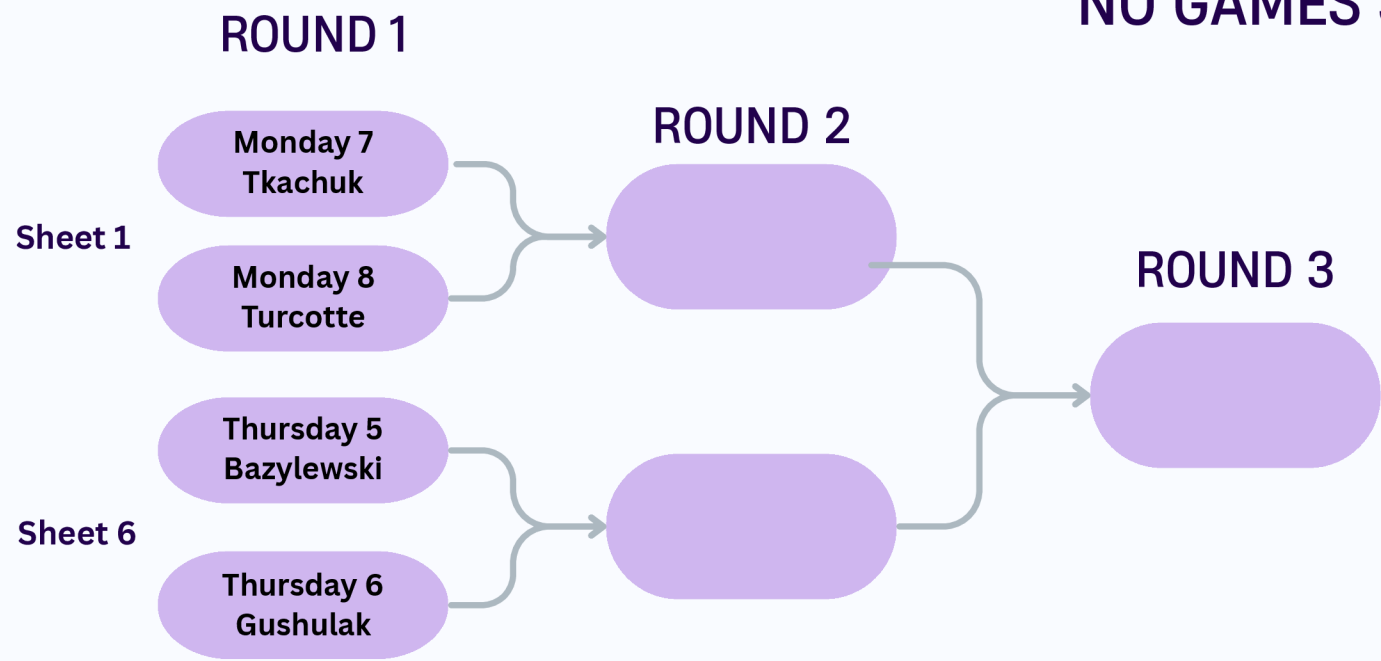

WOMENS PLAYOFFS A - SIDE

ROUND 1

Monday 1
K. Beaudry

Sheet 4

Monday 4
Denby

Monday 2
Kaufman

Sheet 3

Monday 3
Bazylewski

Thursday 1
Roy

Sheet 4

Thursday 2
Smeeth

ROUND 2

ROUND 3

ROUND 1 GAMES - REGULAR NIGHT & TIMES
NO GAMES SCHEDULED EASTER MONDAY
UPDATED DATES TO COME

WOMENS PLAYOFFS

B- SIDE

**ROUND 1 GAMES - REGULAR NIGHT & TIMES
NO GAMES SCHEDULED EASTER MONDAY
UPDATED DATES TO COME**

C- SIDE