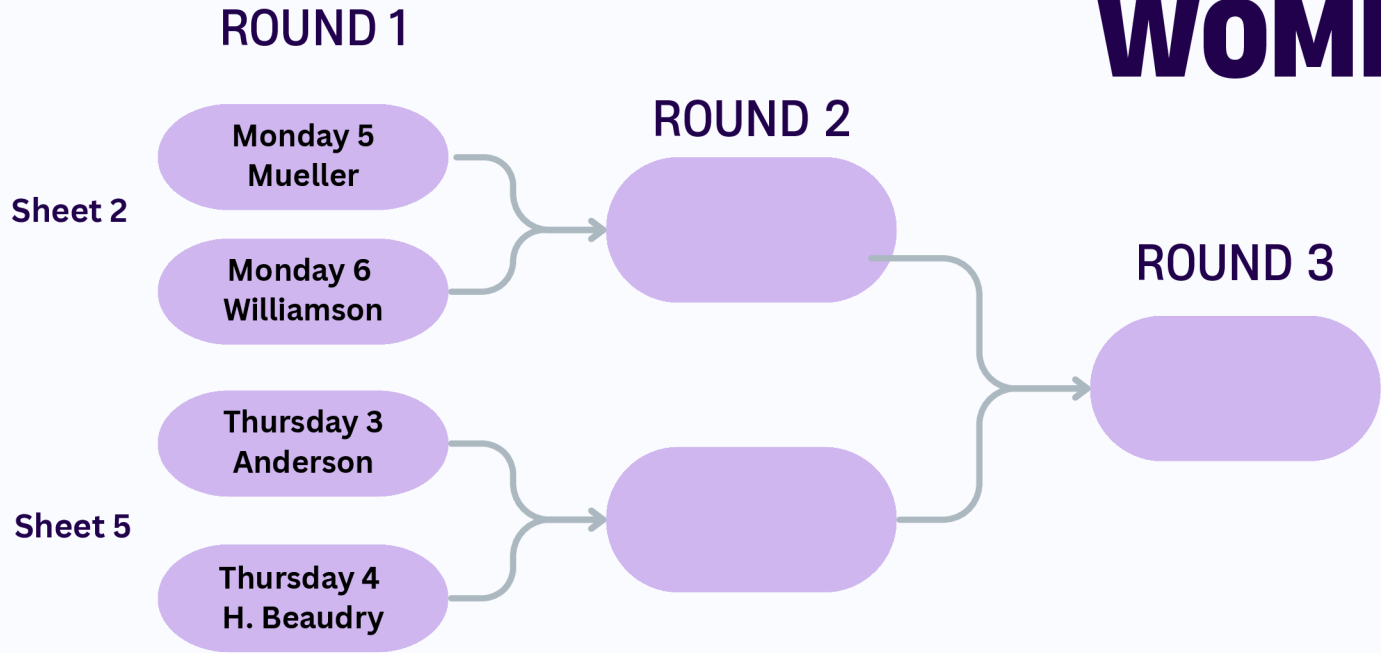

WOMENS PLAYOFFS A - SIDE

ROUND 1

Monday 1
K. Beaudry

Sheet 4

Monday 4
Denby

Monday 2
Kaufman

Sheet 3

Monday 3
Bazylewski

Thursday 1
Roy

Sheet 4

Thursday 2
Smeeth

ROUND 2

ROUND 3

ROUND 1 GAMES - REGULAR NIGHT & TIMES
NO GAMES SCHEDULED EASTER MONDAY
UPDATED DATES TO COME

WOMENS PLAYOFFS

B- SIDE

**ROUND 1 GAMES - REGULAR NIGHT & TIMES
NO GAMES SCHEDULED EASTER MONDAY
UPDATED DATES TO COME**

C- SIDE